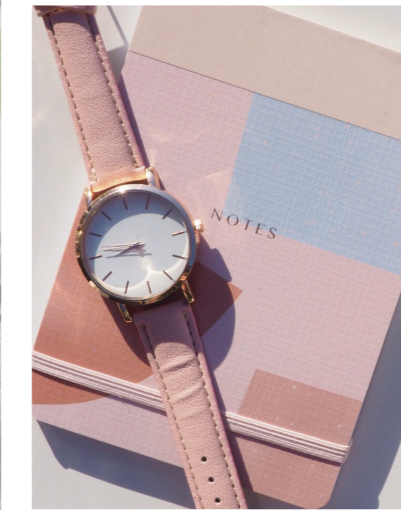

Get Designing!

BBJ LINEN

A. White Beaded Placemat | B. Sage Lennox Table Linen, Crème Lennox Napkin, Ice Clear Charger | C. Eggshell Mosaic Table Linen, Rosewood Cora Napkin, Alabaster Blush Charger
D. Ice Blue Lennox Table Linen | E. Blush Madeline Table Linen, Sage Crest Napkin, Ice Clear Charger

SPRING INSPIRED LOOKS