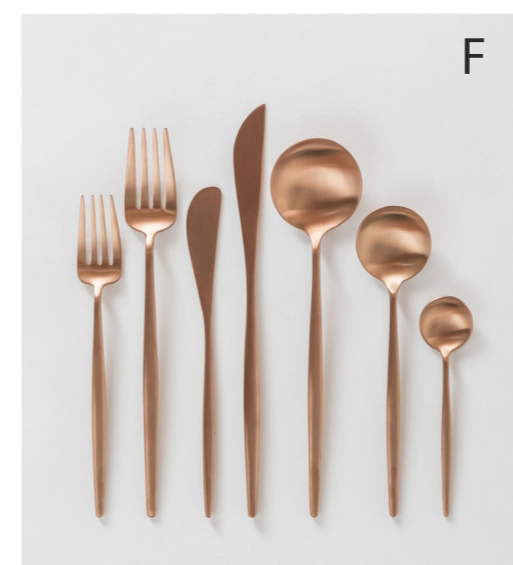

FALL INSPIRATION | EVERGREEN WITH ENVY

Get Designing!

A. Copper Lamour Table Linen & Spruce Adorn Table Runner | B. Meridian Bronze Charger | C. Clover Eden Table Linen | D. Peridot Table Linen | E. Evergreen Velvet Table Linen | F. Casa De Perrin Flatware