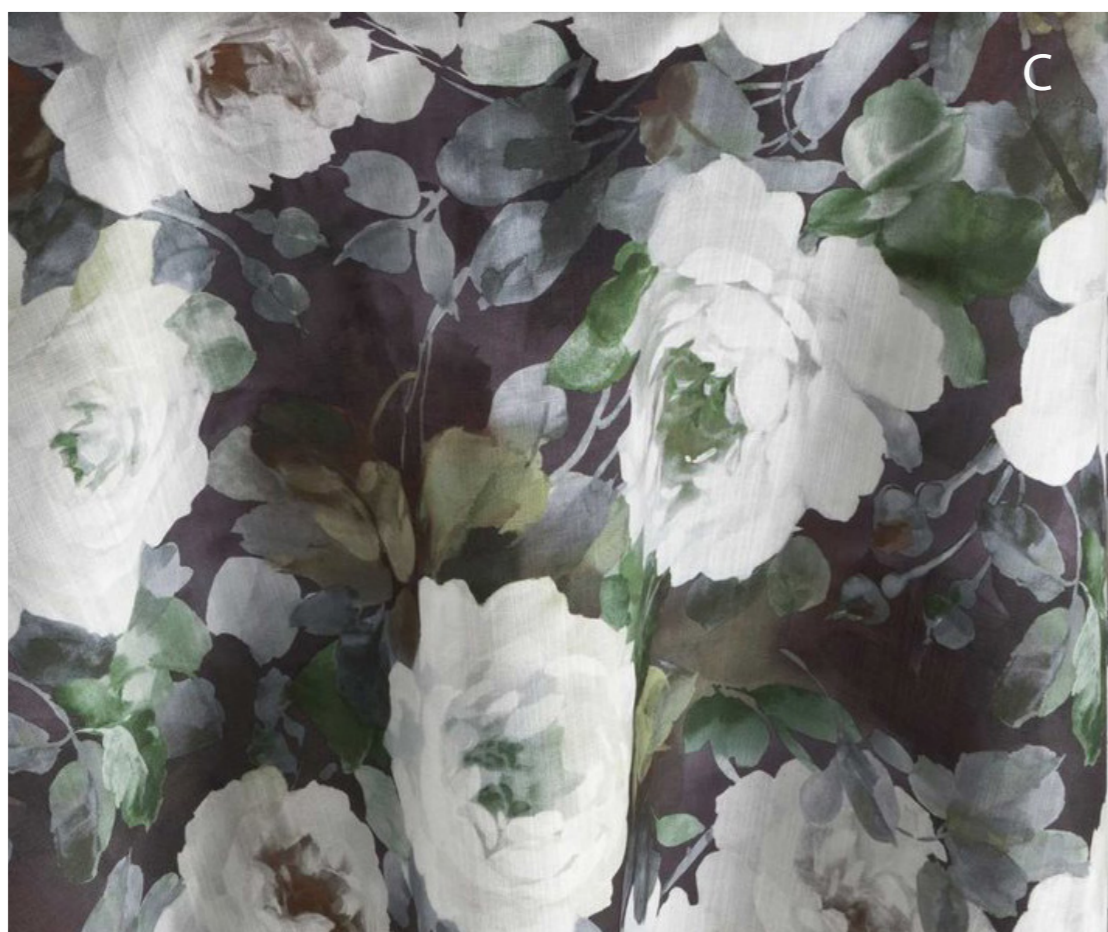

FALL INSPIRATION | EVERGREEN WITH ENVY

Get Designing!

A. Copper Lamour Table Linen & Spruce Adorn Table Runner | B. Meridian Bronze Charger | C. Clover Eden Table Linen | D. Peridot Table Linen | E. Evergreen Velvet Table Linen | F. Casa De Perrin Flatware