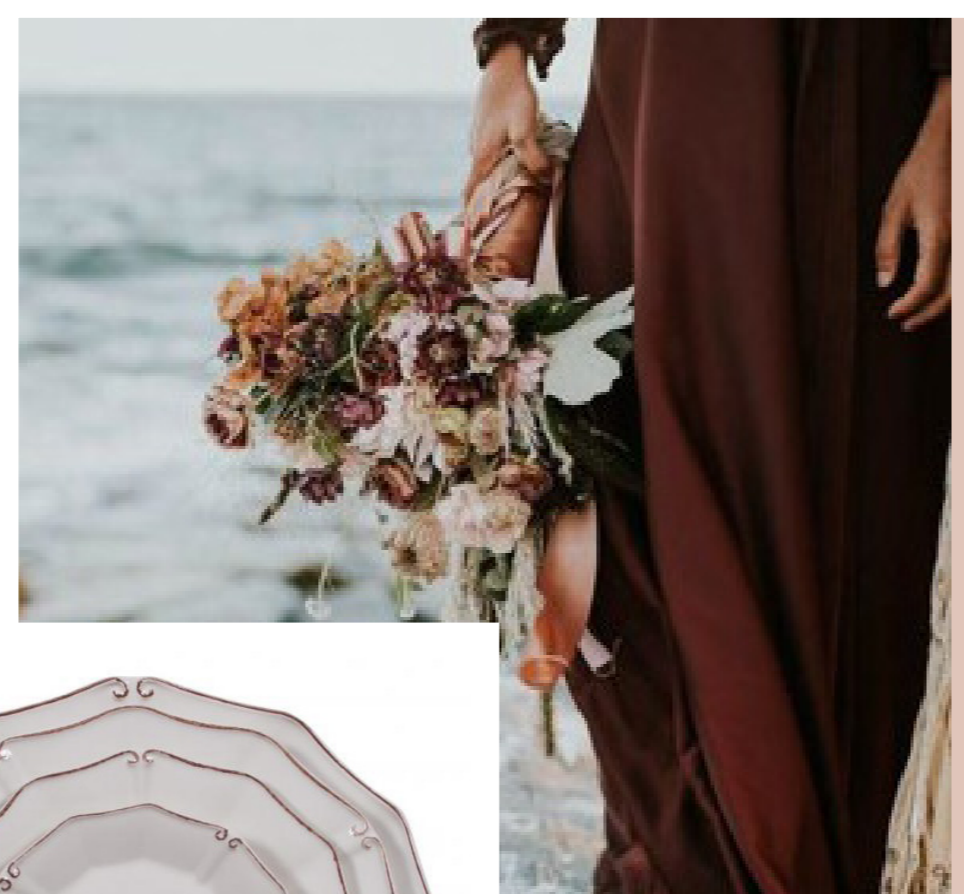

FALL INSPIRATION | COCOA CREATIONS

Get Designing!

A. Terra Fresco Table Linen | B. Bronze Edge Metal Placemat | C. Espresso Sonnet Table Linen | D. Copper Birch Table Linen | E. Copper Nebula Table Linen | F. Peak Event Services